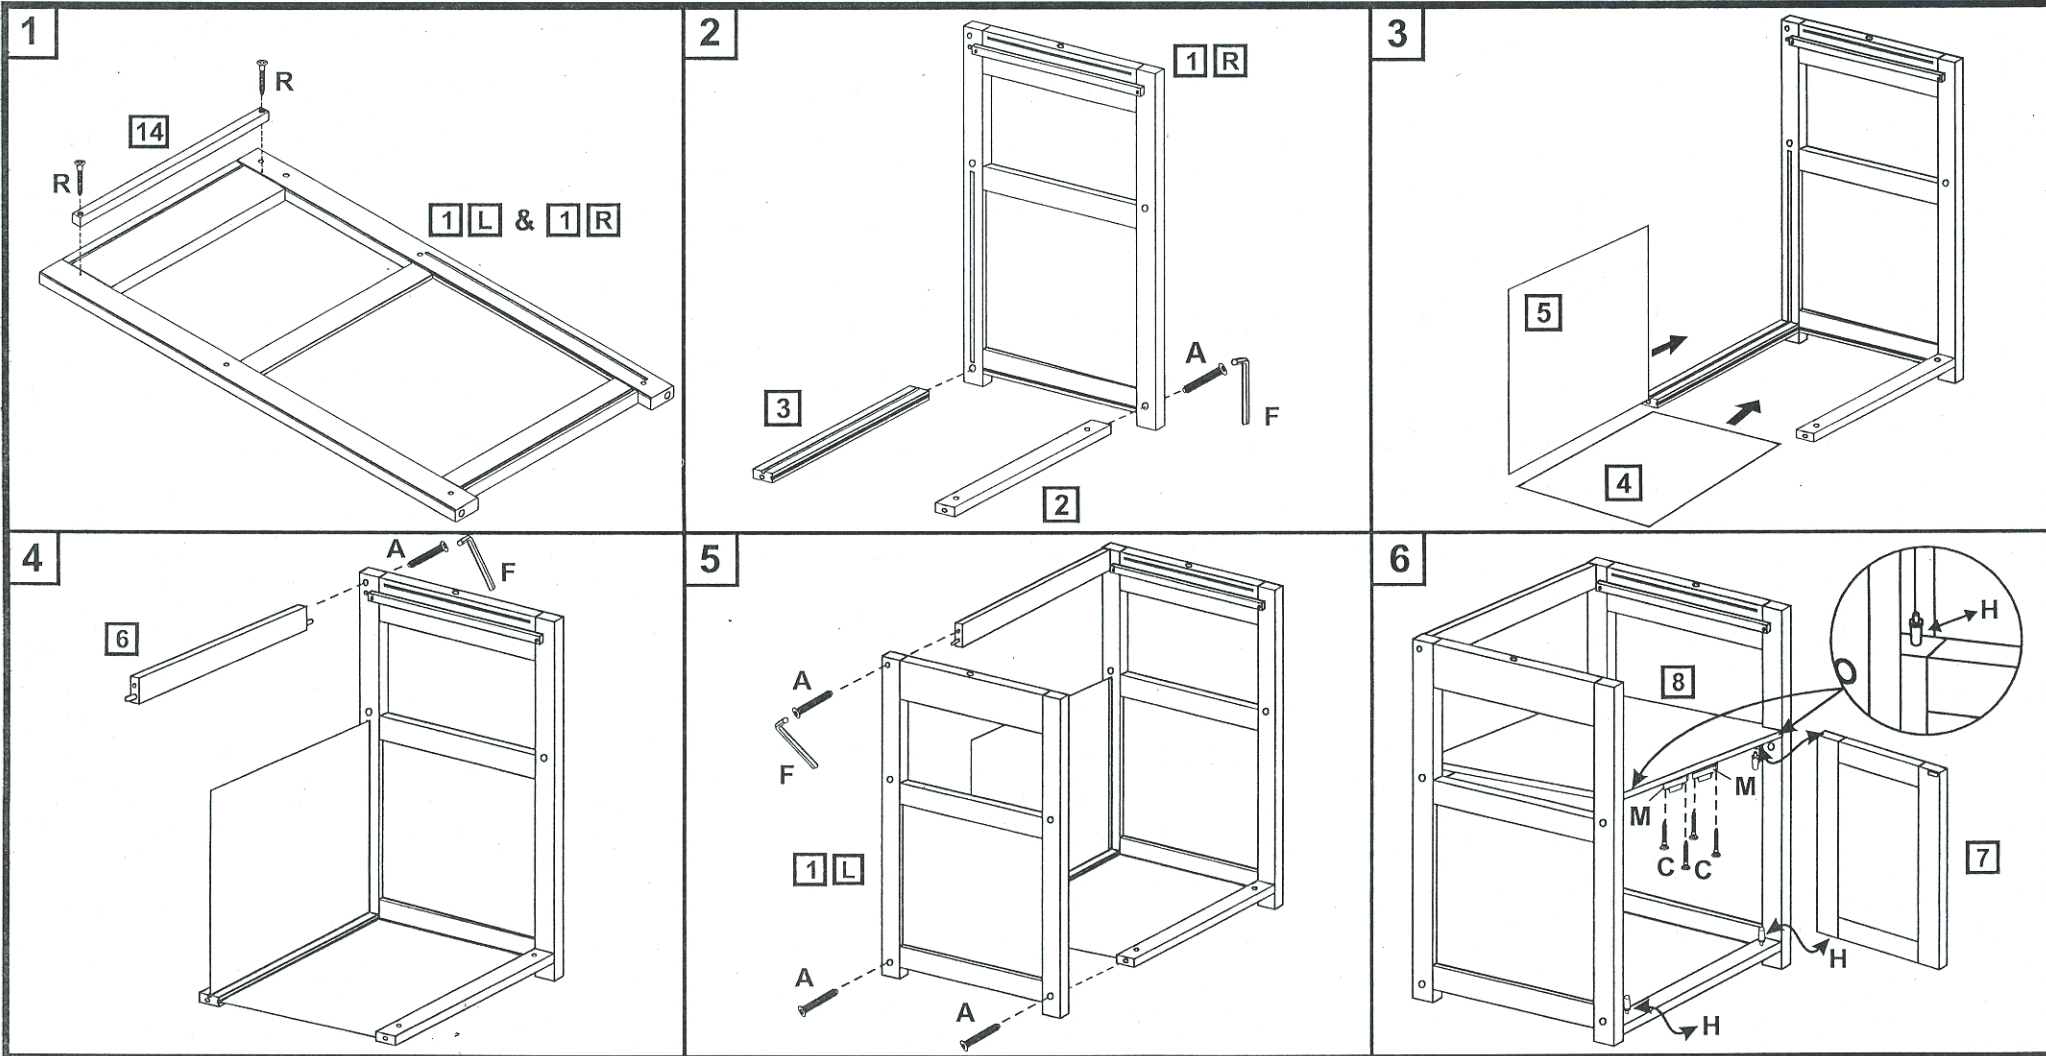

Deluxe Kitchen / Utility Cart (R) Assembly Instructions

Model 80690 - WHITE
Model 80696 - BLACK

IMPORTANT! DO NOT TIGHTEN SCREWS OR BOLTS UNTIL COMPLETELY ASSEMBLED!!

Customer Service 0607 - 652 7321