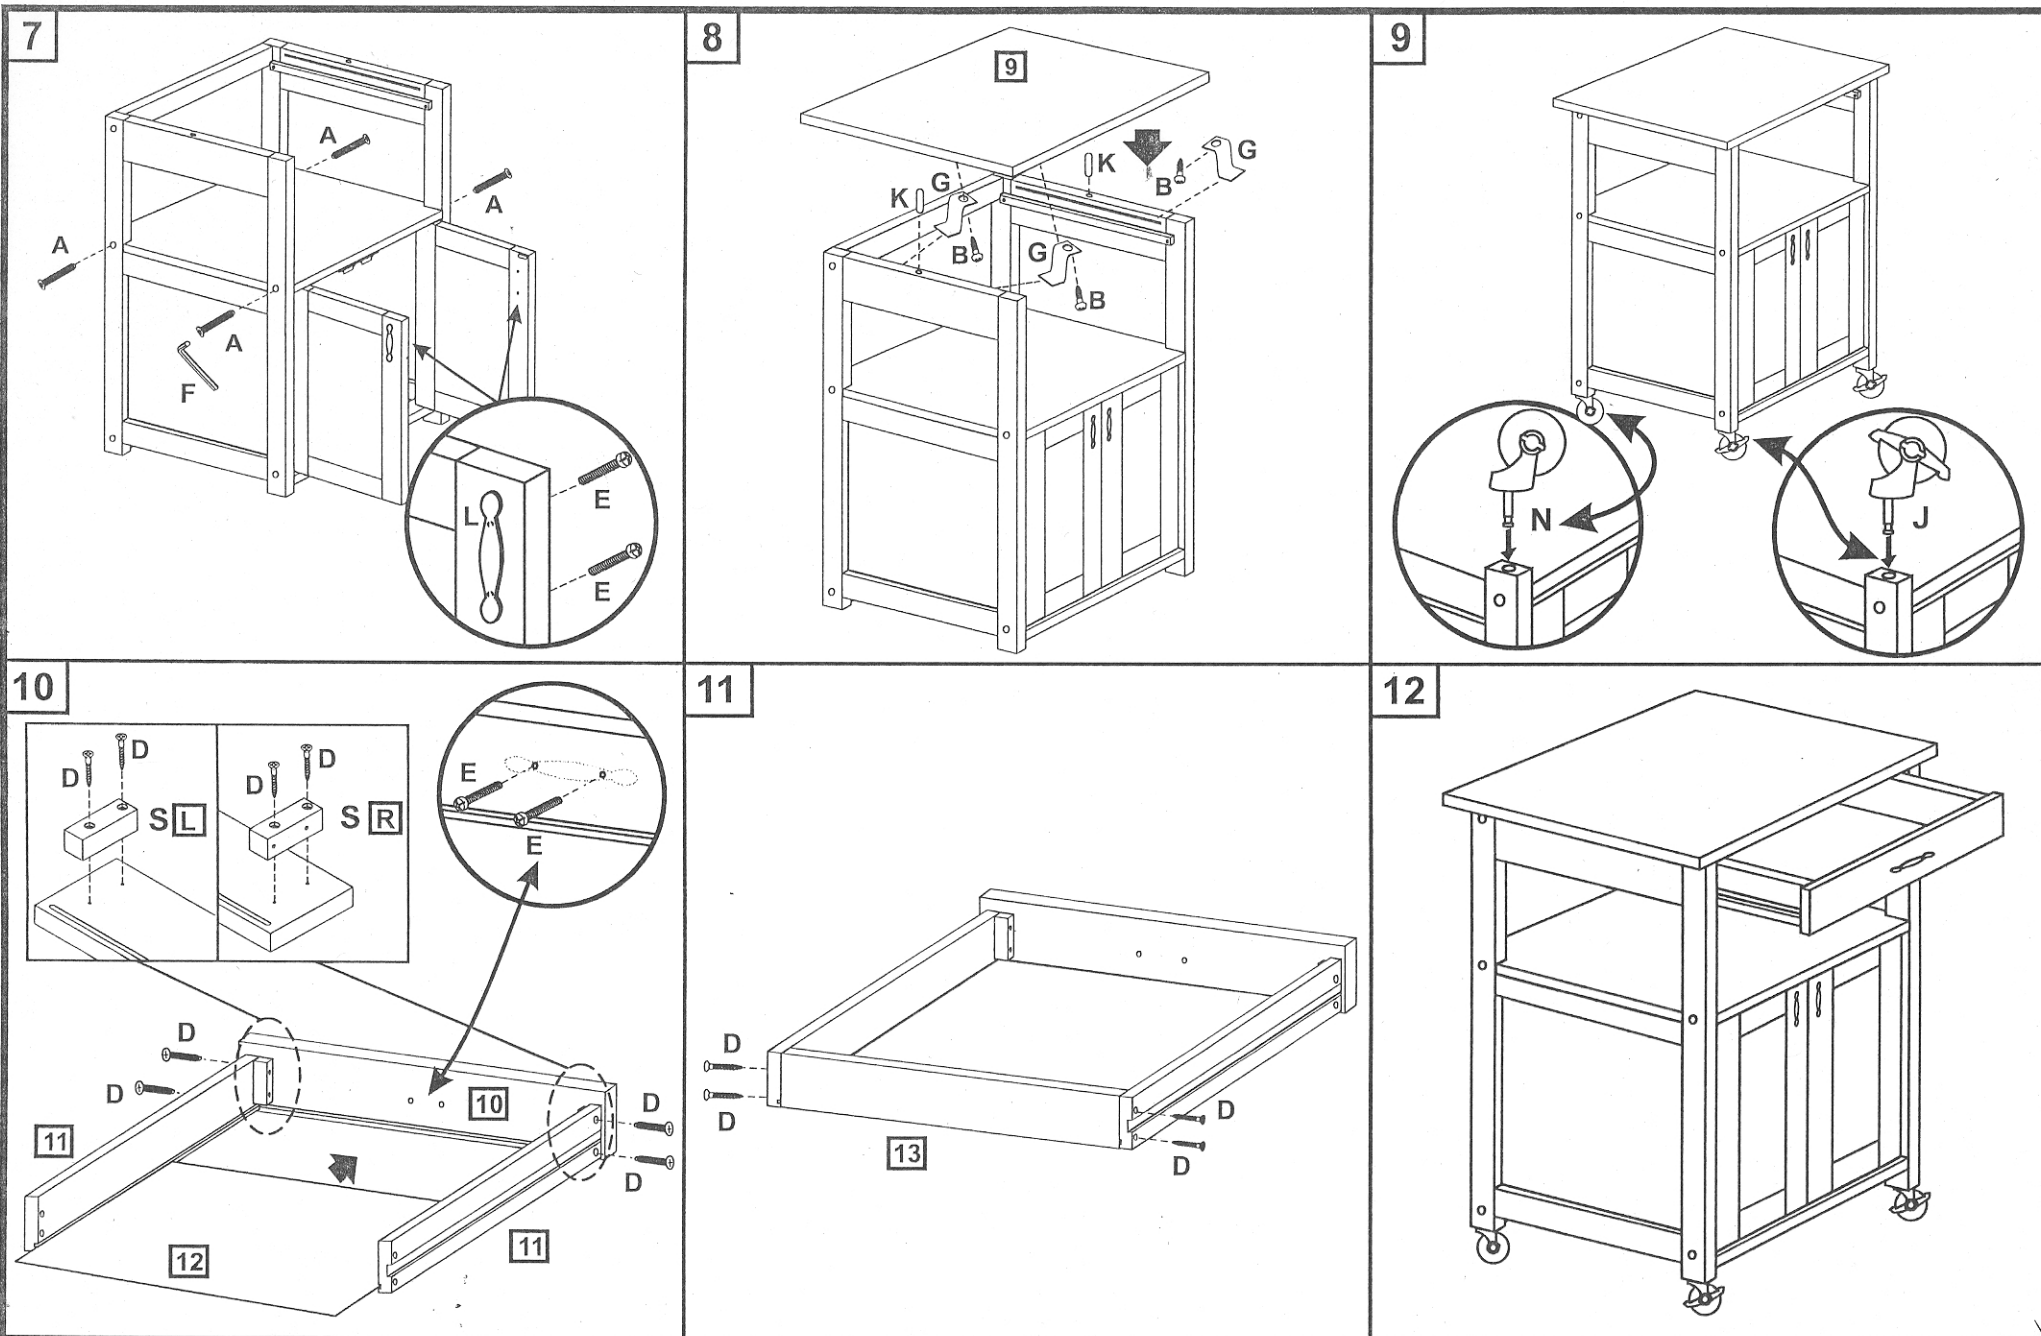

IMPORTANT! DO NOT TIGHTEN SCREWS OR BOLTS UNTIL COMPLETELY ASSEMBLED!!

Customer Service 0607 - 652 7321