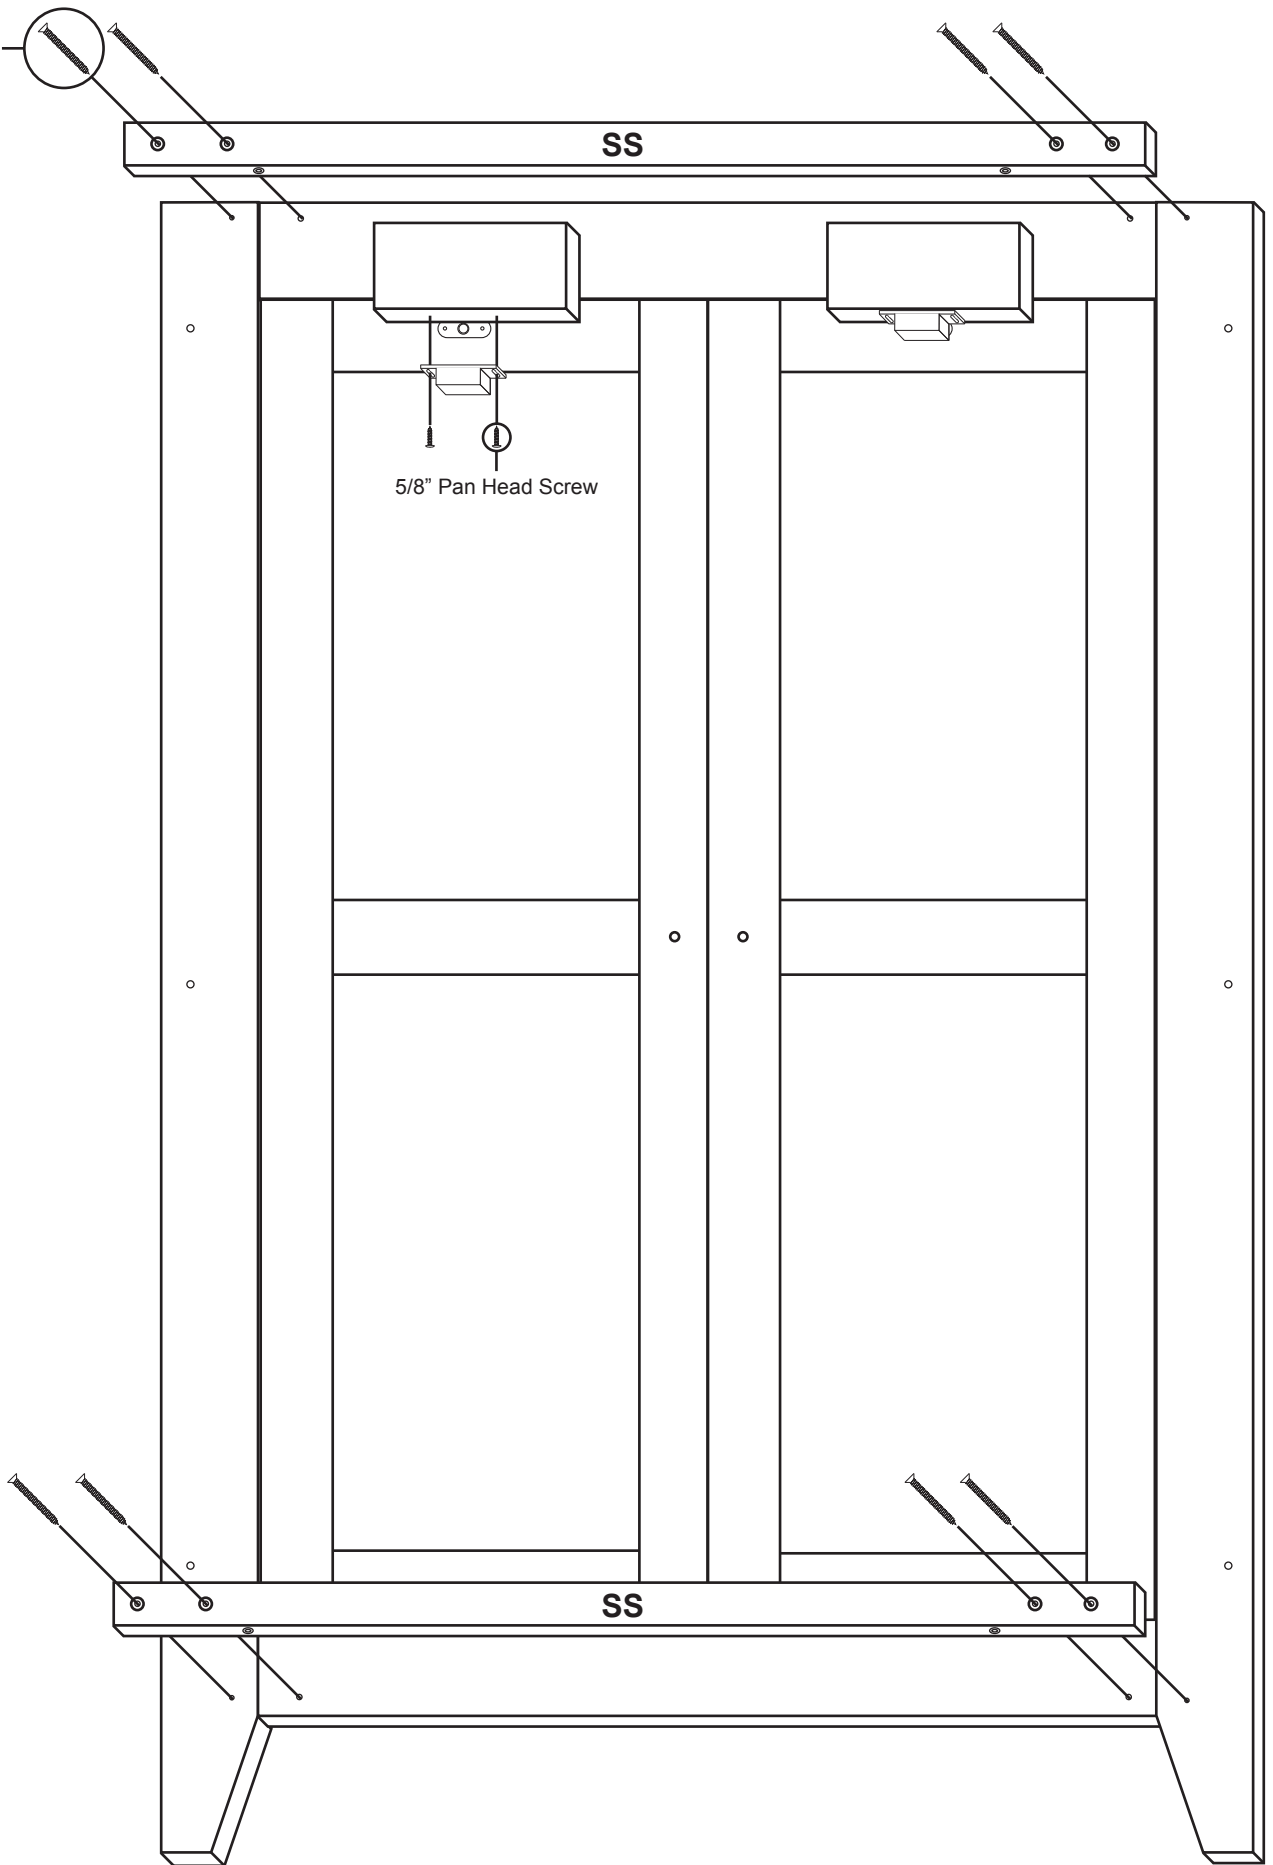

STEP 3

1 1/4" #8 Screw

SS

5/8" Pan Head Screw

SS