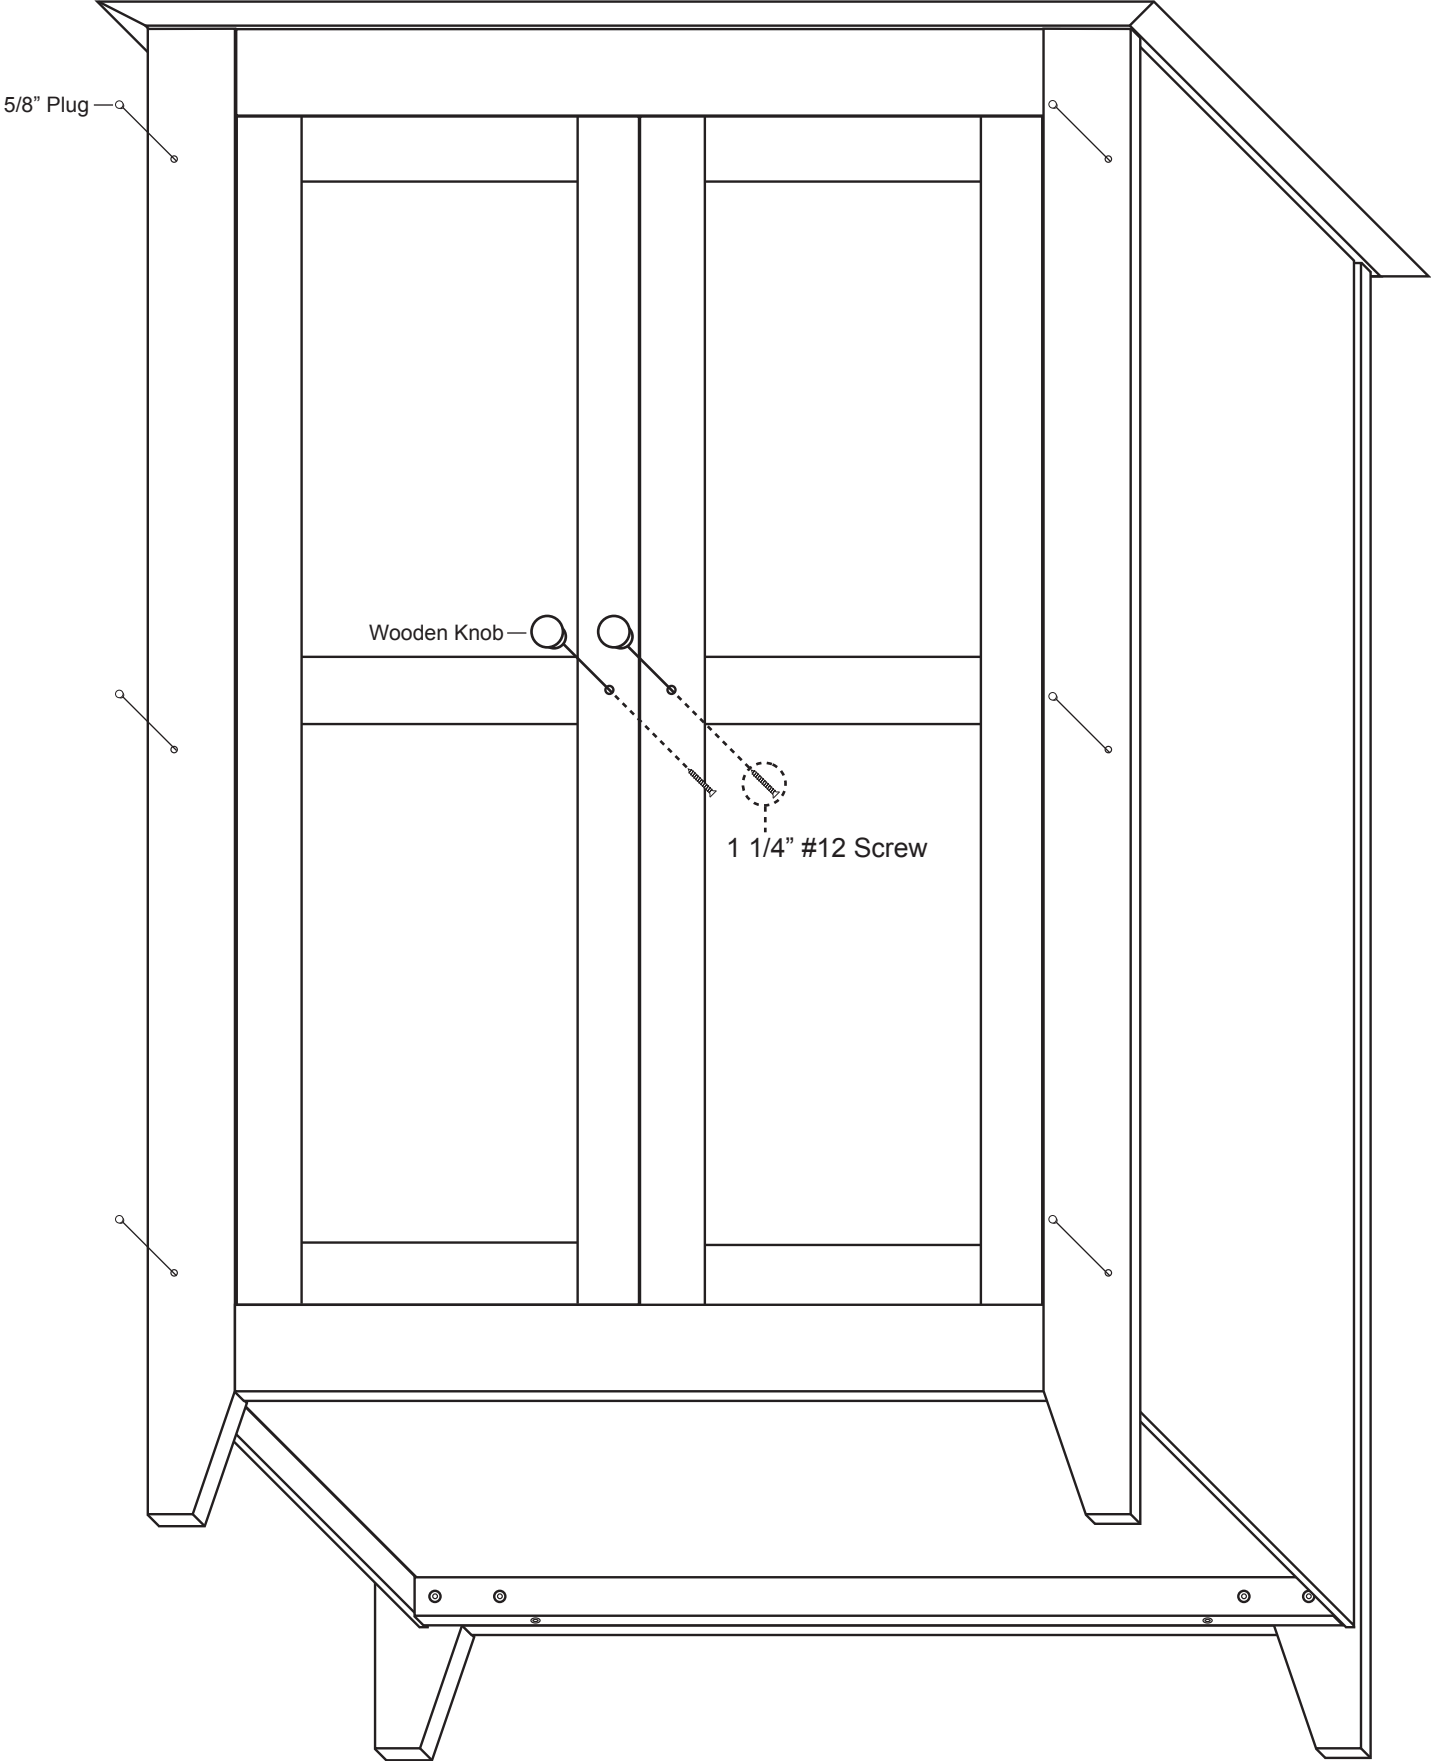

CATSKILL

C R A F T S M E N , I N C .

Assembly Instructions **Model 7230**

Double Door Storage Cabinet

GENERAL:

1. You have purchased model 7230. Overall dimensions of an assembled unit is 30 1/4" x 14 1/4" x 48"
2. Should you need assistance or need to replace a damaged or missing part, DO NOT RETURN THE UNIT TO THE STORE where you purchased it, simply give us a call and we'll send you the prepaid part via UPS usually that same day! 607-652-7321 from 7:30 - 4:00 PM Eastern time.
3. Read the assembly instructions and the enclosed brochure before beginning assembly. Assembly is very easy if you read and follow the instructions step by step.
4. Tools required: Phillips screwdrivers, medium and small; medium flat blade screwdriver, pliers and a hammer.

1 1/4" #8 Screw

STEP 6

Select at which three heights you want the shelves to be at, then insert the 1" pins accordingly.

STEP 7

1 1/4" #8 Screw

STEP 8

STEP 9

STEP 10