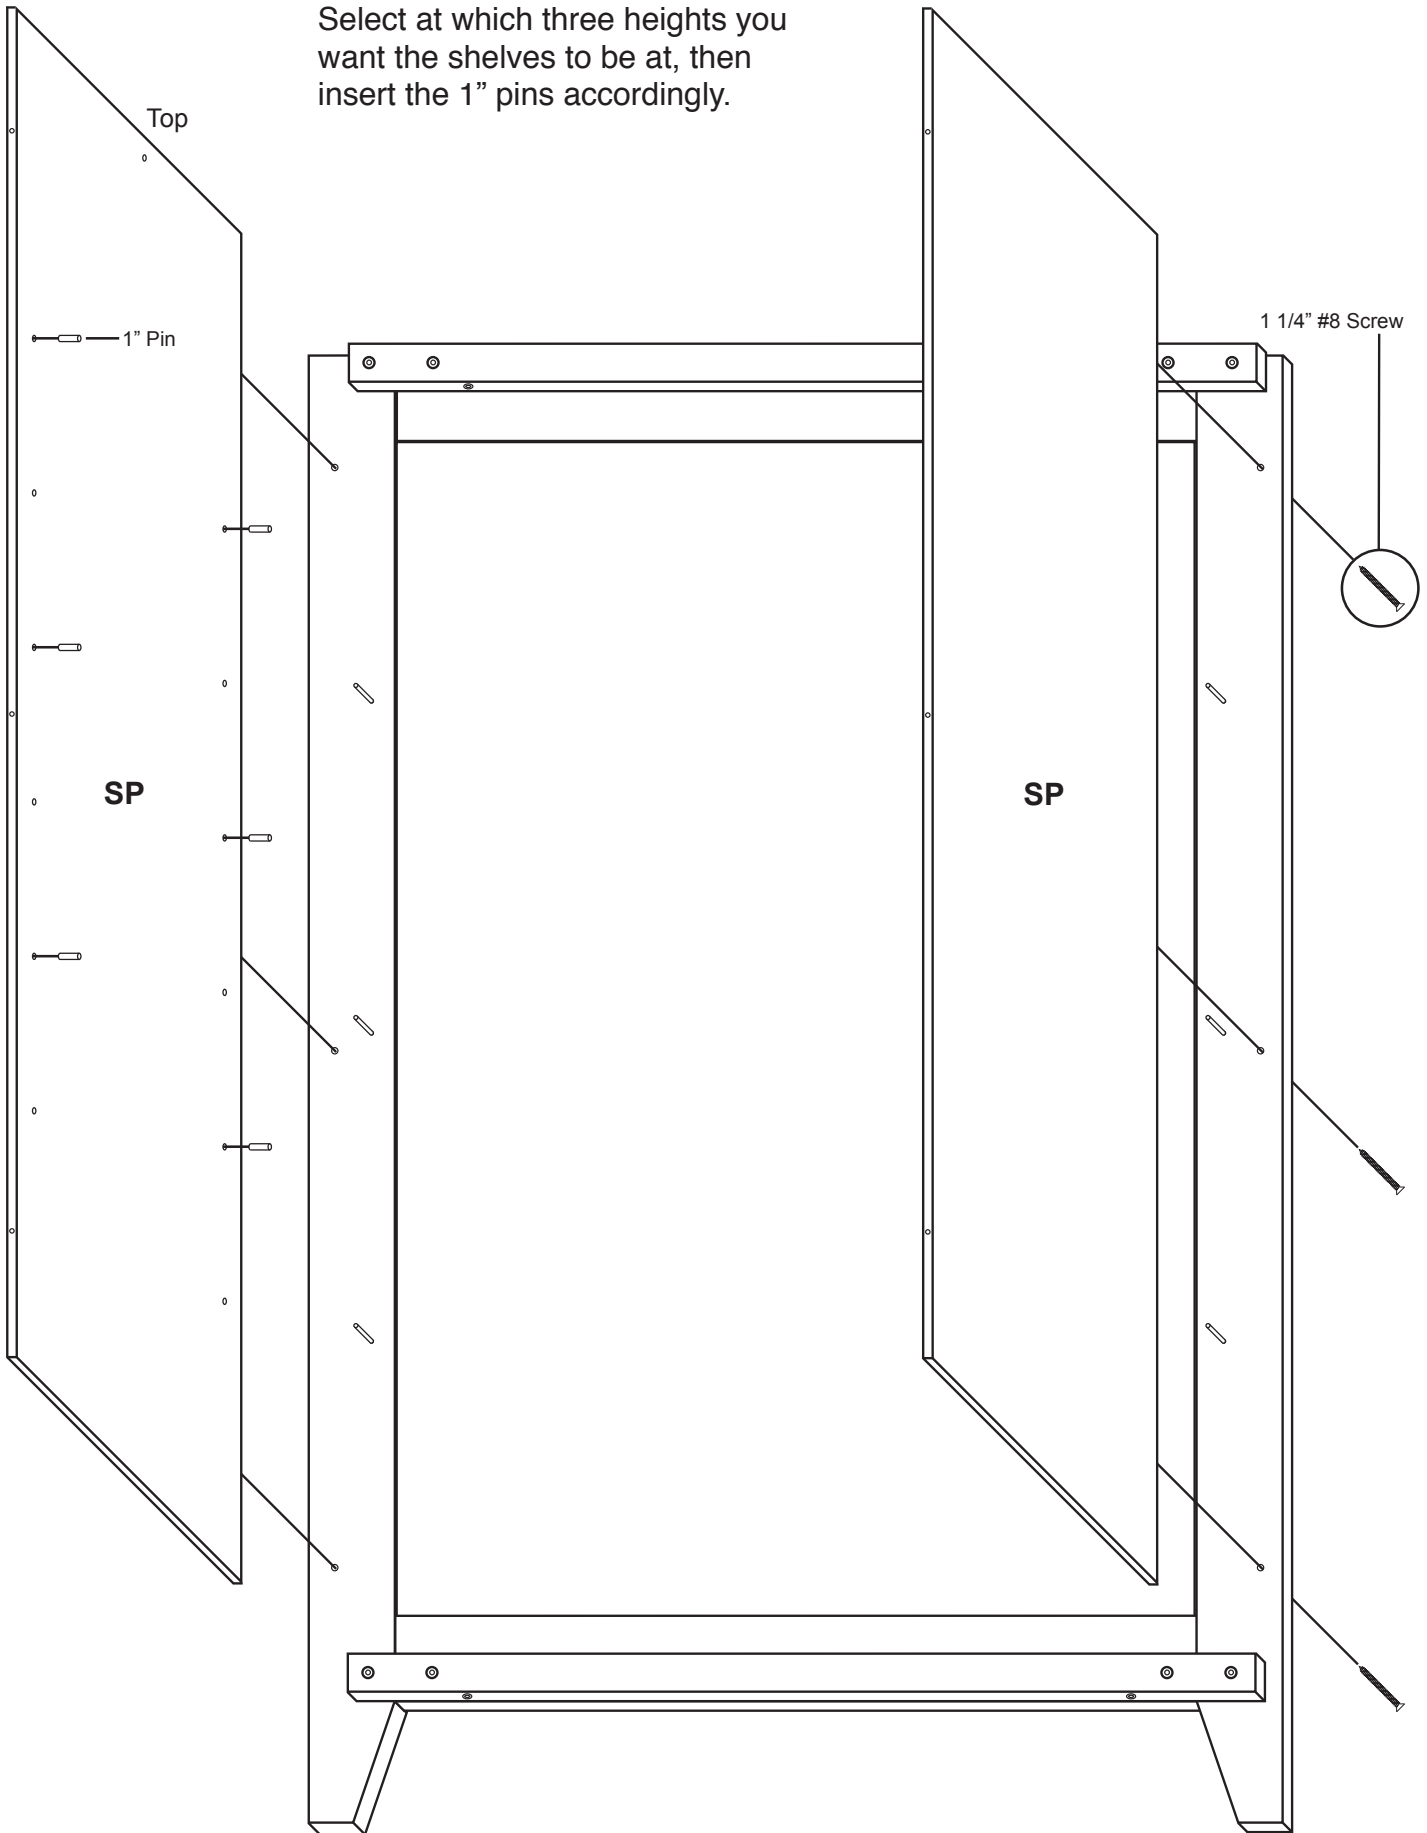

STEP 2

STEP 3

1 1/4" #8 Screw

SS

5/8" Pan Head Screw

SS

STEP 4

STEP 5

1 1/4" #8 Screw

STEP 6

Select at which three heights you want the shelves to be at, then insert the 1" pins accordingly.

STEP 7

1 1/4" #8 Screw

STEP 8

STEP 9

STEP 10