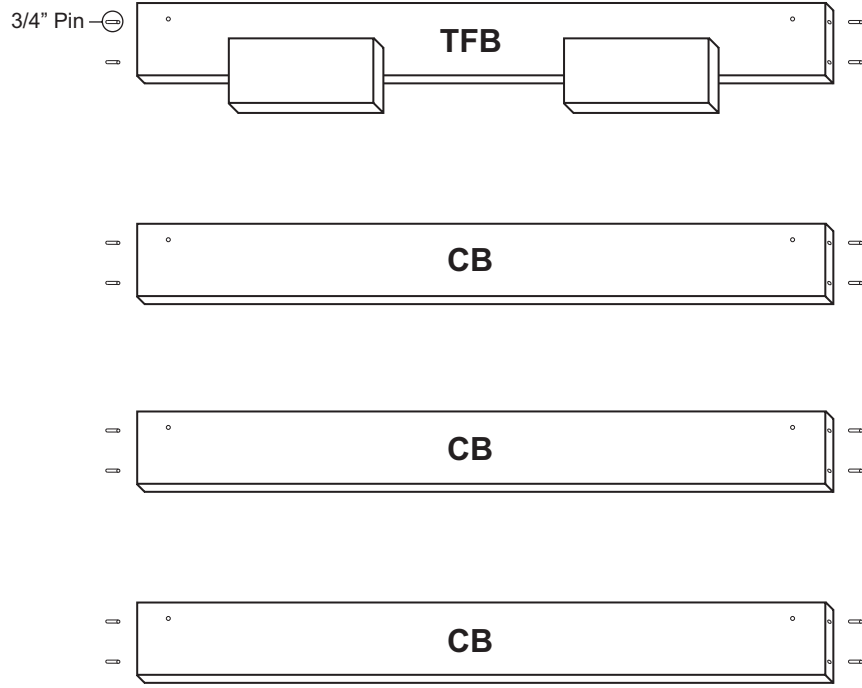

HARDWARE

3/4" Long 3/16" DIA. Steel Pin (16)

1" Long 3/16" DIA. Steel Pin (16)

1 1/2" Long 3/16" DIA. Steel Pin (4)

1 1/4" Phillips Flat Head #8 Screw (32)

1 1/4" Phillips Flat Head #12 Screw (2)

5/8 Wooden Disk (12)

3/16" Flat Washer (2)

Wooden Handle (2)

MAGNET PACK

Magnet (2)

Magnet Plate (2)

5/8" Pan Head Screw (4)

1/2" Phillips Flat Head #4 Screw (2)

STEP 1

STEP 2

STEP 3

1 1/4" #8 Screw

SS

5/8" Pan Head Screw

SS

STEP 4

STEP 5