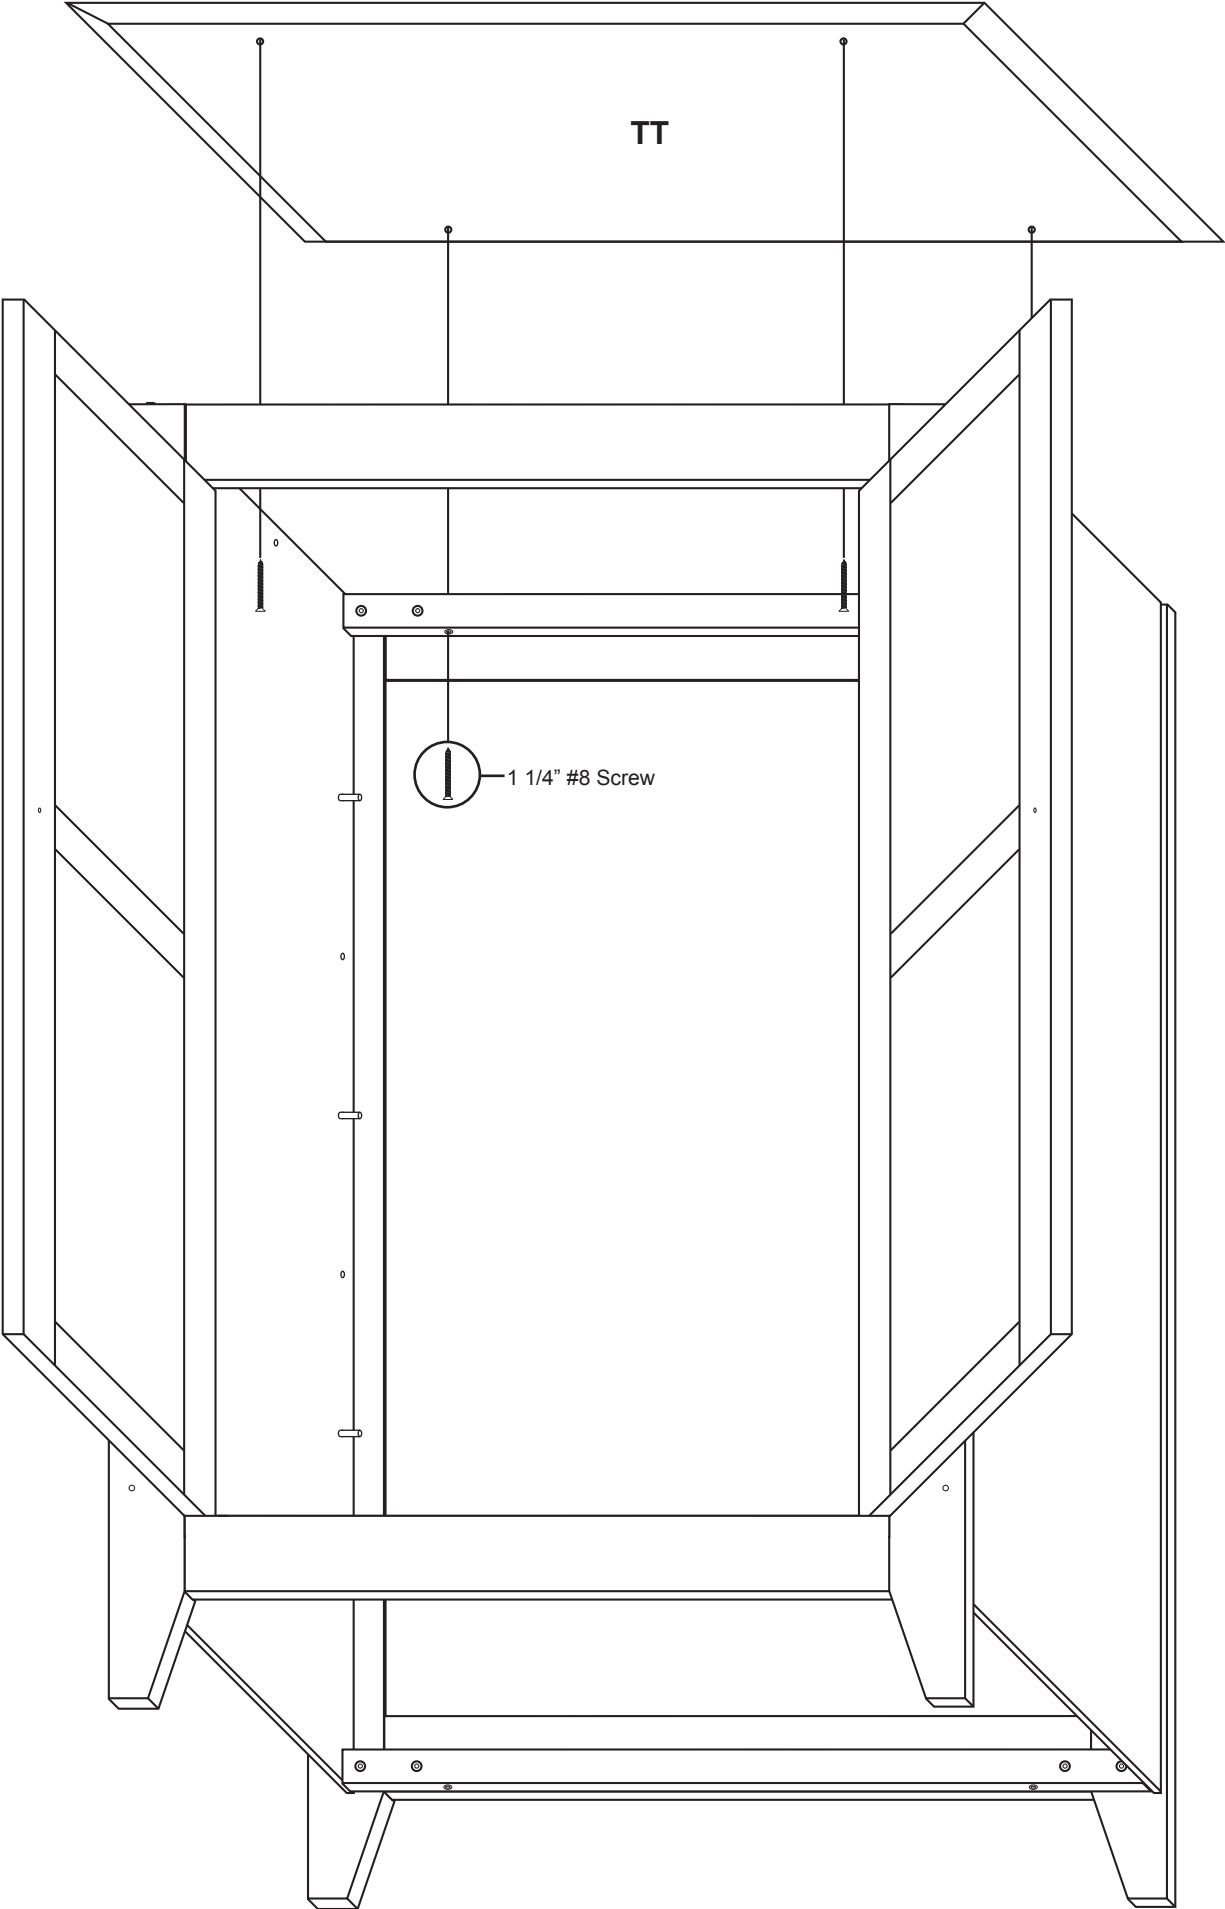

CATSKILL

C R A F T S M E N , I N C .

Assembly Instructions **Model 7230**

Double Door Storage Cabinet

GENERAL:

1. You have purchased model 7230. Overall dimensions of an assembled unit is 30 1/4" x 14 1/4" x 48"
2. Should you need assistance or need to replace a damaged or missing part, DO NOT RETURN THE UNIT TO THE STORE where you purchased it, simply give us a call and we'll send you the prepaid part via UPS usually that same day! 607-652-7321 from 7:30 - 4:00 PM Eastern time.
3. Read the assembly instructions and the enclosed brochure before beginning assembly. Assembly is very easy if you read and follow the instructions step by step.
4. Tools required: Phillips screwdrivers, medium and small; medium flat blade screwdriver, pliers and a hammer.

1 1/4" #8 Screw

STEP 6

Select at which three heights you want the shelves to be at, then insert the 1" pins accordingly.

STEP 7

1 1/4" #8 Screw

STEP 8

STEP 9

STEP 10