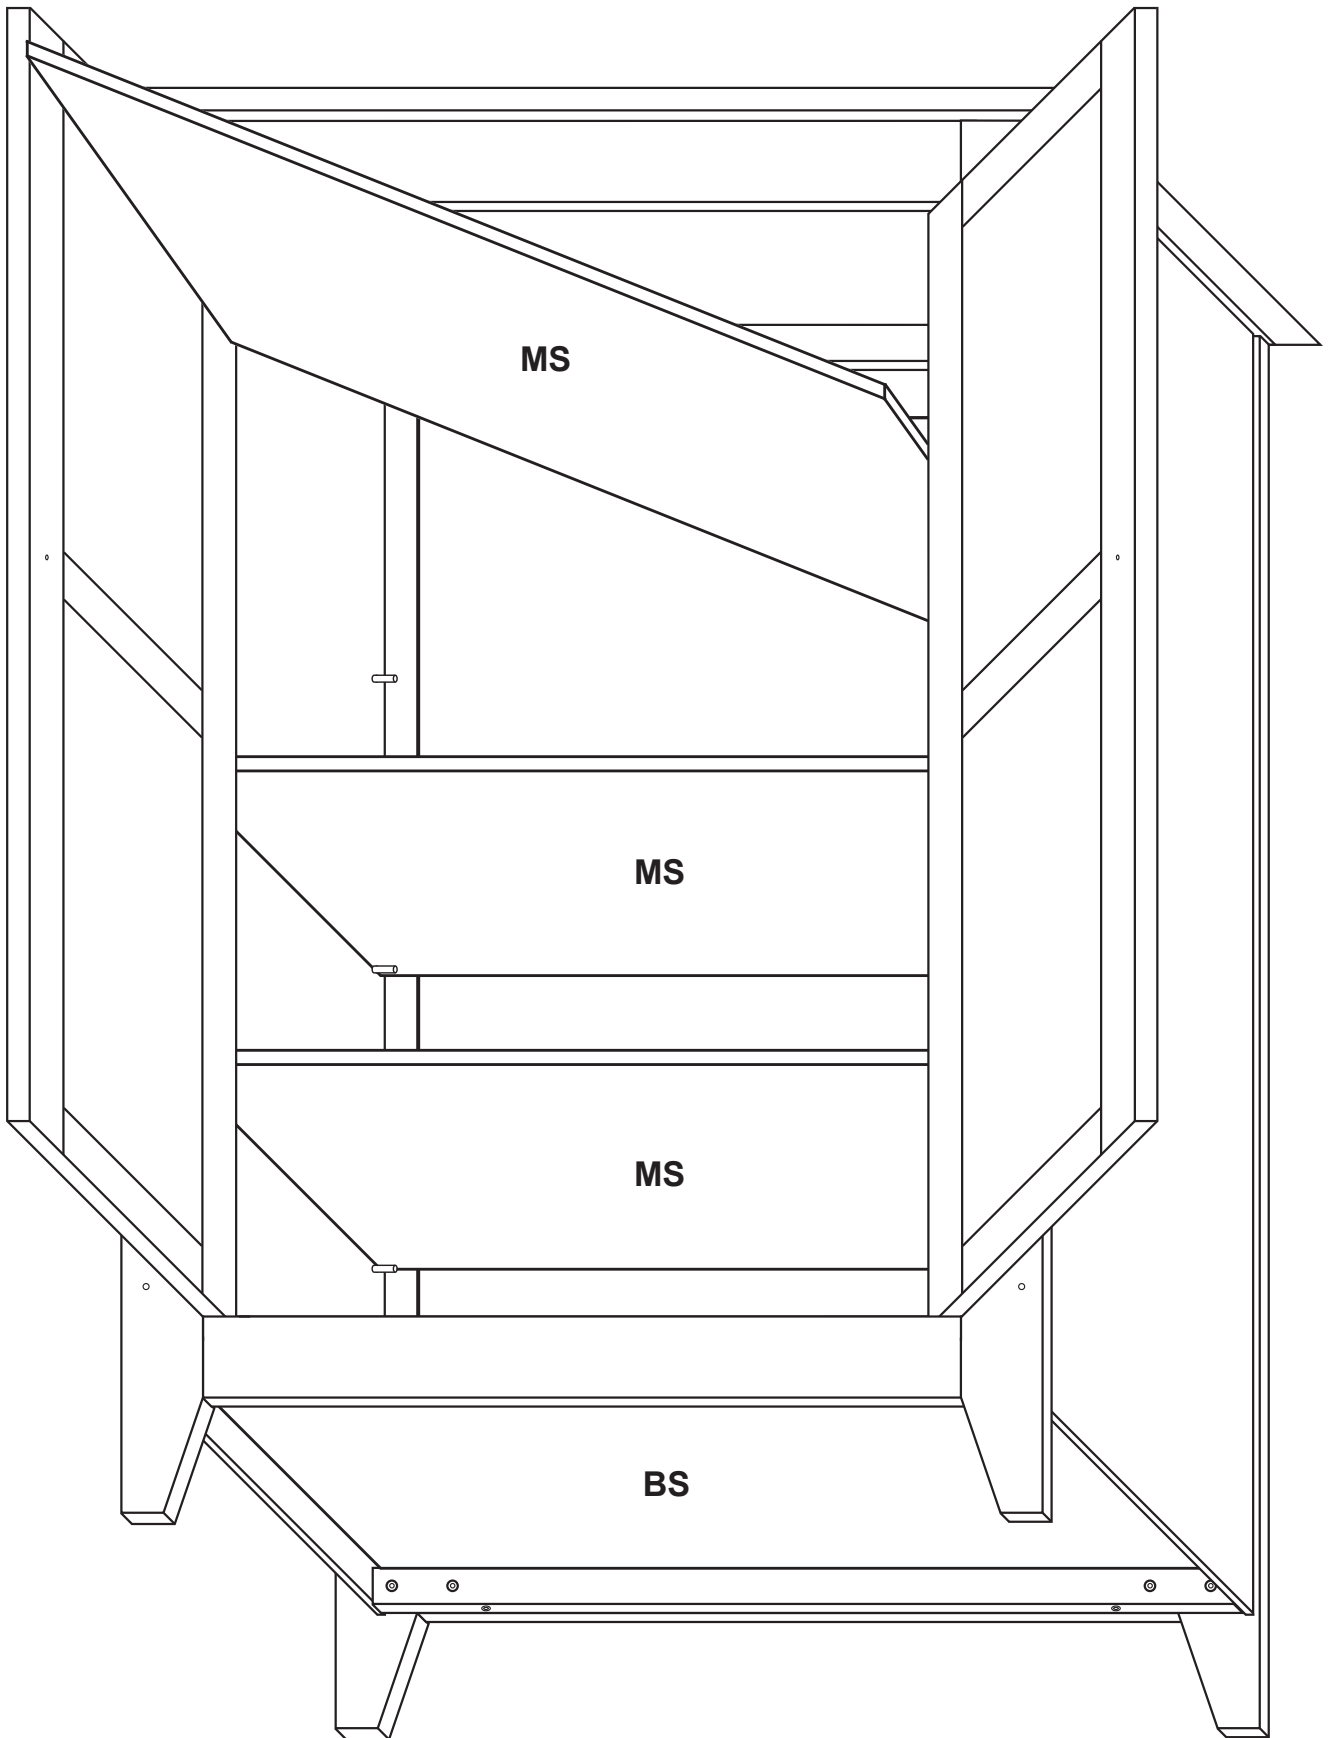

CATSKILL

C R A F T S M E N , I N C .

Assembly Instructions **Model 7230**

Double Door Storage Cabinet

GENERAL:

1. You have purchased model 7230. Overall dimensions of an assembled unit is 30 1/4" x 14 1/4" x 48"
2. Should you need assistance or need to replace a damaged or missing part, DO NOT RETURN THE UNIT TO THE STORE where you purchased it, simply give us a call and we'll send you the prepaid part via UPS usually that same day! 607-652-7321 from 7:30 - 4:00 PM Eastern time.
3. Read the assembly instructions and the enclosed brochure before beginning assembly. Assembly is very easy if you read and follow the instructions step by step.
4. Tools required: Phillips screwdrivers, medium and small; medium flat blade screwdriver, pliers and a hammer.

1 1/4" #8 Screw

STEP 6

Select at which three heights you want the shelves to be at, then insert the 1" pins accordingly.

STEP 7

1 1/4" #8 Screw

STEP 8

STEP 9

STEP 10