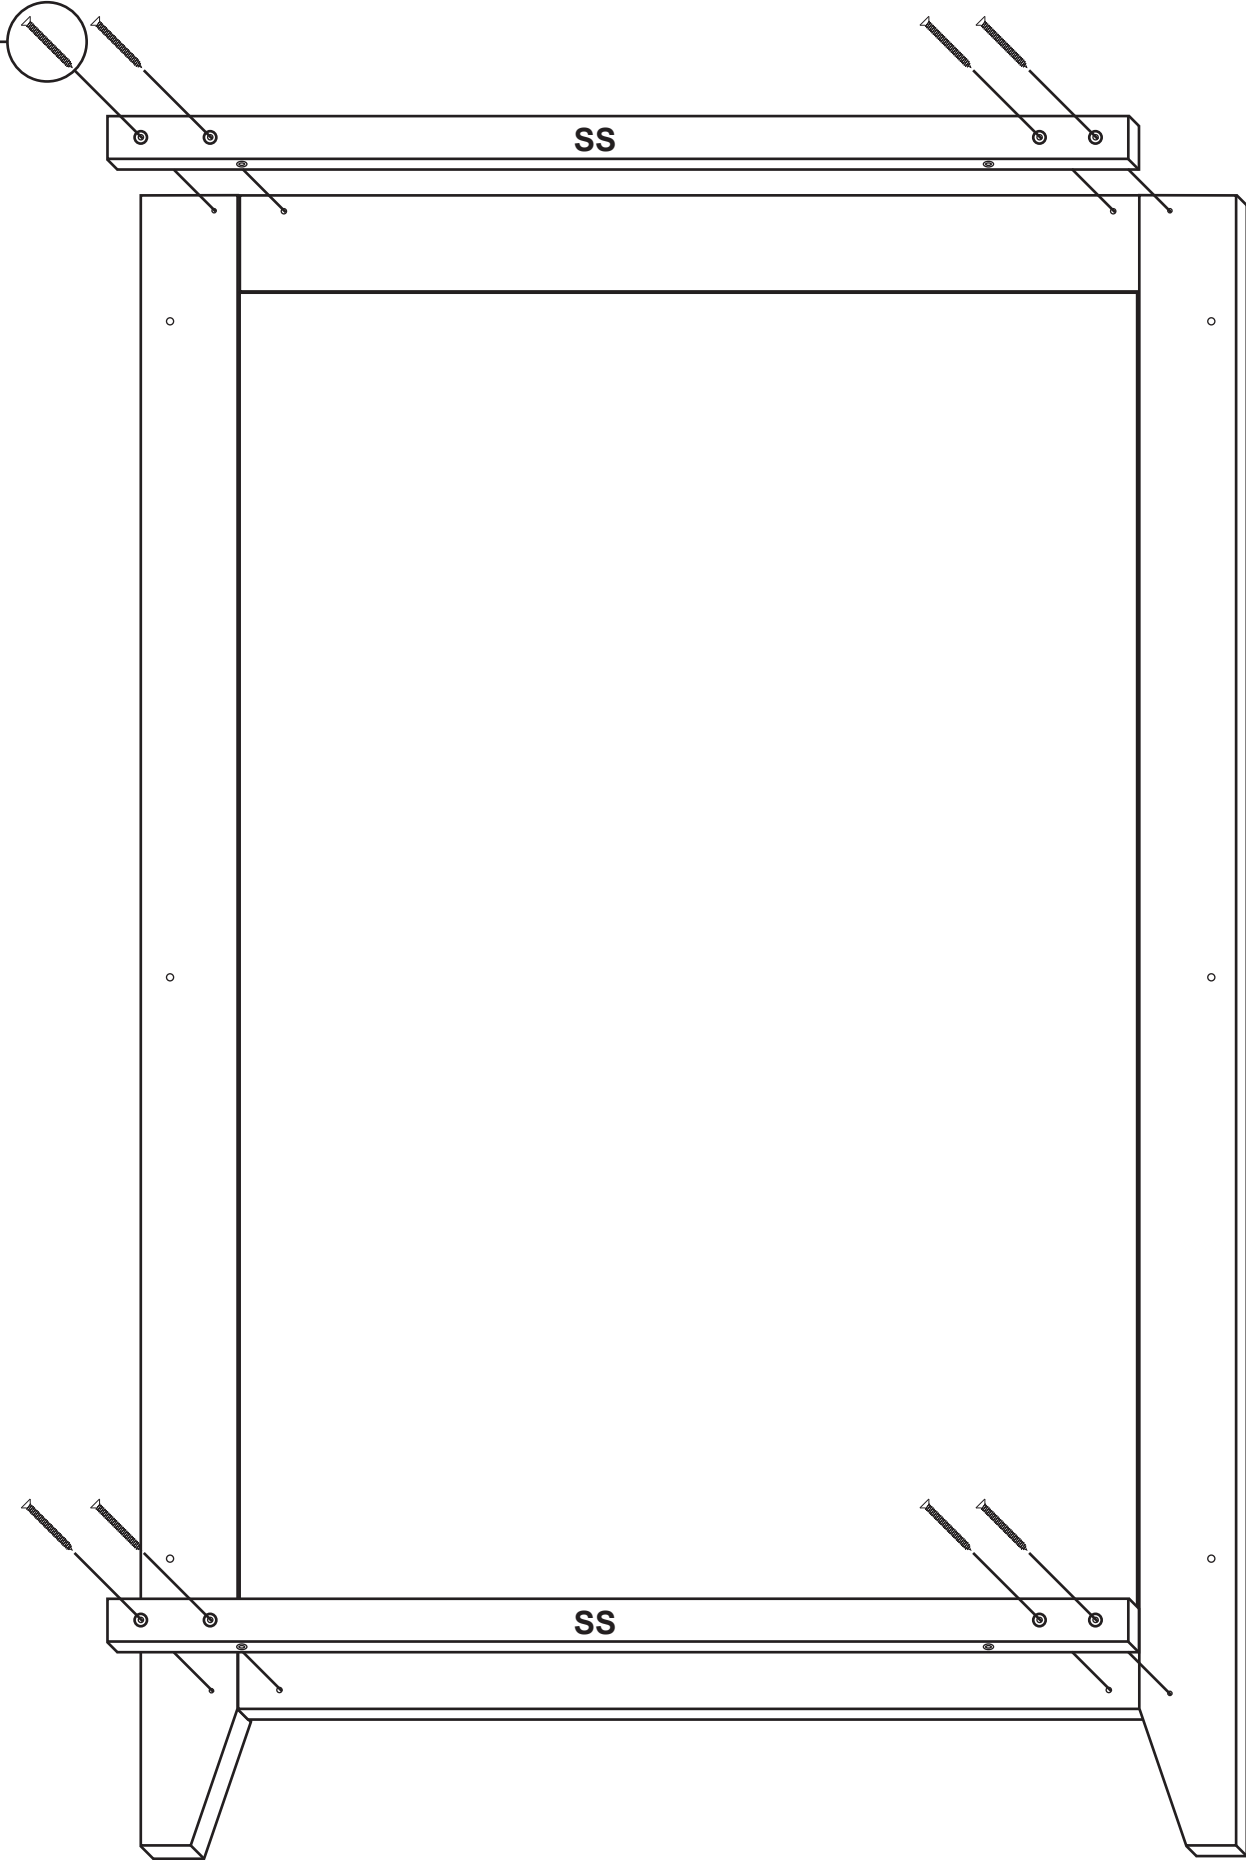

STEP 5

1 1/4" #8 Screw